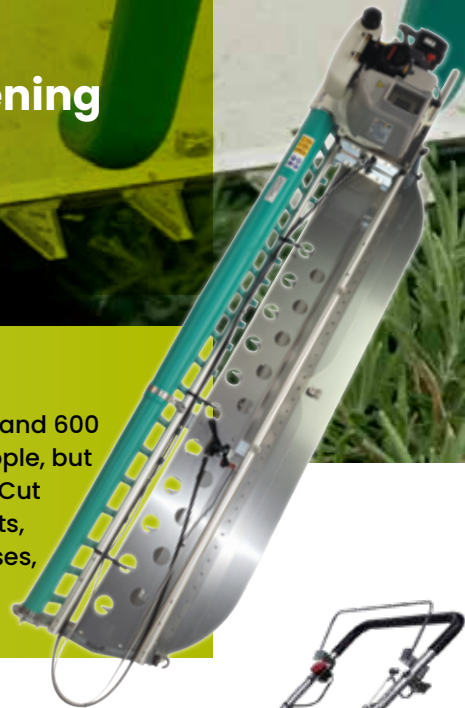

WE PROVIDE THE **BEST TRIMMING** **SOLUTIONS**

Under [HortiHands](#), PackTTI offers innovative (shape) pruning solutions for the horticulture sector, including EazyCut, Venti and RAP. These are the systems with the best price-quality ratio. [HortiHands](#) is the worldwide distributor of EazyCut and uses local dealers. [HortiHands](#) is also the Benelux dealer for the Venti and Rap systems.

EazyCut Trimming Systems

- With integrated fan for collecting trimmings
- Perfect cutting due to hard steel, self-sharpening fine cutting knives
- Light weight and easy to operate
- Fast return on investment

HAND-HELD PRUNING SYSTEMS

EazyCut pruning machines result in considerable cost savings! The compact EazyCut 400 and 600 can be worn by one person. The wider EazyCut 1201 and 1601 models are carried by two people, but can also be installed in a frame. The 1201 models is also available in a curved model ("EazyCut curved"). These EazyCut machines are suitable for cutting and harvesting a variety of plants, seedlings and herbs like arugula, micro greens, salad, samphire, sedum, ornamental grasses, roses, hydrangeas, violets, lavender, etc.

EAZYCUT 1201/1601 ELECTRIC

The EC1201 and the EC1601 can be equipped with a silent electric motor which can be powered by a 48V battery or a power cord. (110V / 230V).

EAZYFRAME SOLUTIONS

The mobile EazyFrames are lightweight and easy to adjust, both in height and width. (up to 4 meters wide) The galvanized frames can be supplied on different types of wheels. The pruning height can be adjusted very accurately, creating a perfect cut image. Our EazyFrames are available for custom frame for the 'curved' EazyCut model to optimize the harvest of lavender, tea, etc.